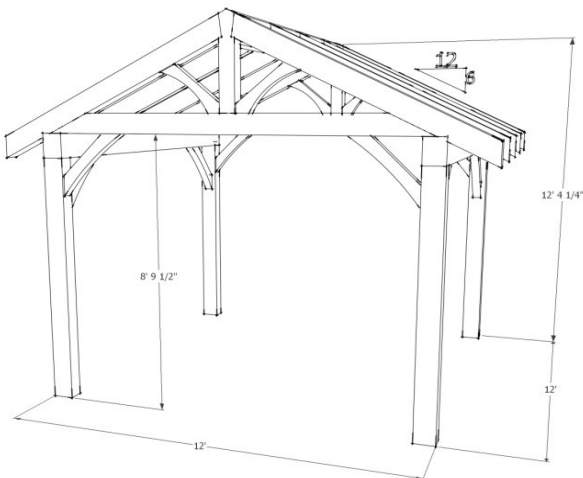

1948 Sharpe's Lane, Brockville, ON K6V 5T1
 Office: (613) 498-2406 / Cell: (613) 803-3241
www.gibson timber frames.com
info@gibson timber frames.com

King Post Truss Gazebos - Price Sheet 2022

<u>Size</u>	<u>White Pine</u>	<u>Douglas Fir</u>	<u>Delivery & Installation*</u>	<u>Add Pine Decking</u>	<u>Add Fir Decking</u>
10' x 10'	\$14,200	\$15,860	\$6,295	\$2,085	\$2,535
12' x 12'	\$15,120	\$17,135	\$6,590	\$2,890	\$3,515
14' x 14'	\$17,115	\$19,930	\$7,395	\$3,835	\$4,660
16' x 16'	\$18,575	\$21,960	\$7,875	\$4,910	\$5,970
20' x 24'	\$29,295	\$35,195	\$12,025	\$9,010	\$10,955

12' x 12'

20' x 24'

Notes:

All roofs are 6/12 pitch and under.

Foundation: piers or slab are required.

* Within 100km of our shop. Delivery and Installation costs may increase at greater distances.
 Please contact us for details and current pricing.