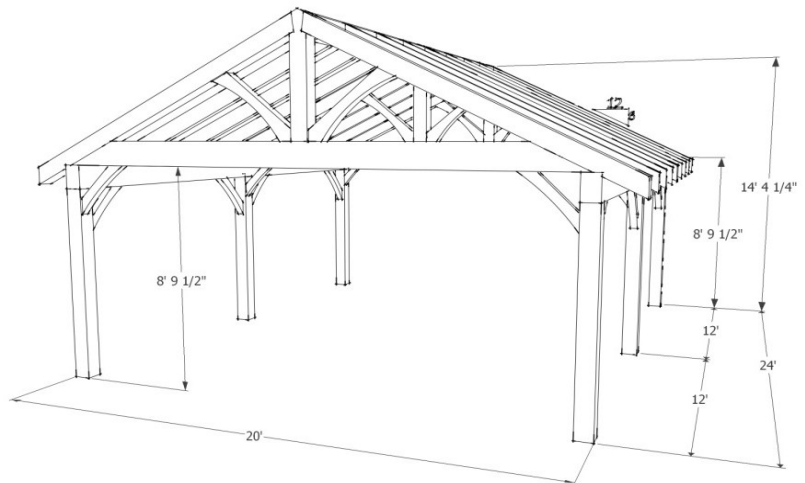

1948 Sharpe's Lane, Brockville, ON K6V 5T1
 Office: (613) 498-2406 / Cell: (613) 803-3241
www.gibson timber frames.com
info@gibson timber frames.com

King Post Truss Gazebos - Price Sheet 2022

<u>Size</u>	<u>White Pine</u>	<u>Douglas Fir</u>	<u>Delivery & Installation*</u>	<u>Add Pine Decking</u>	<u>Add Fir Decking</u>
10' x 10'	\$14,200	\$15,860	\$6,295	\$2,085	\$2,535
12' x 12'	\$15,120	\$17,135	\$6,590	\$2,890	\$3,515
14' x 14'	\$17,115	\$19,930	\$7,395	\$3,835	\$4,660
16' x 16'	\$18,575	\$21,960	\$7,875	\$4,910	\$5,970
20' x 24'	\$29,295	\$35,195	\$12,025	\$9,010	\$10,955

12' x 12'

20' x 24'

Notes:

All roofs are 6/12 pitch and under.

Foundation: piers or slab are required.

* Within 100km of our shop. Delivery and Installation costs may increase at greater distances.
 Please contact us for details and current pricing.