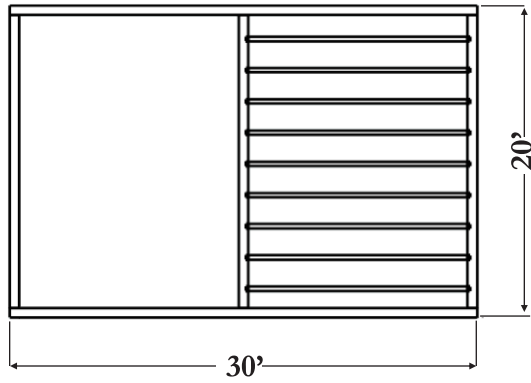

The HOLLIFORD SERIES 20 x 30

Frame Plan

Frame side Elevation

Full Frame Perspective

Frame and Elevation

This timber frame is a classic style and size. With great proportions, this timber frame package is time tested and will make a great home or cottage.