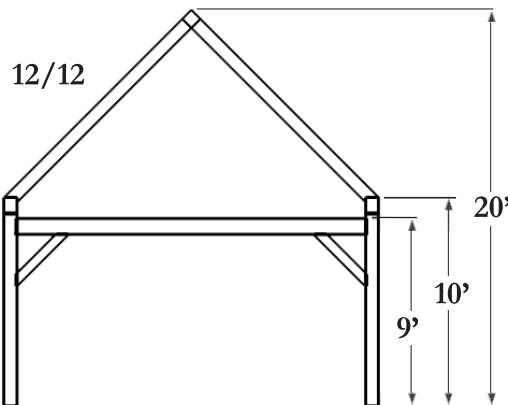

The HOLLIFORD SERIES 20 x 30

Frame Plan

Frame side Elevation

Full Frame Perspective

Frame and Elevation

This timber frame is a classic style and size. With great proportions, this timber frame package is time tested and will make a great home or cottage.