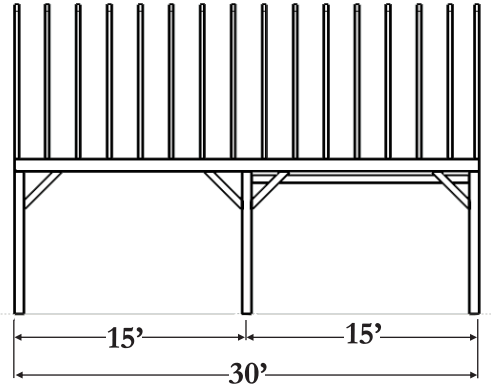

The HOLLIFORD SERIES 20 x 30

Frame Plan

Frame side Elevation

Full Frame Perspective

Frame and Elevation

This timber frame is a classic style and size. With great proportions, this timber frame package is time tested and will make a great home or cottage.