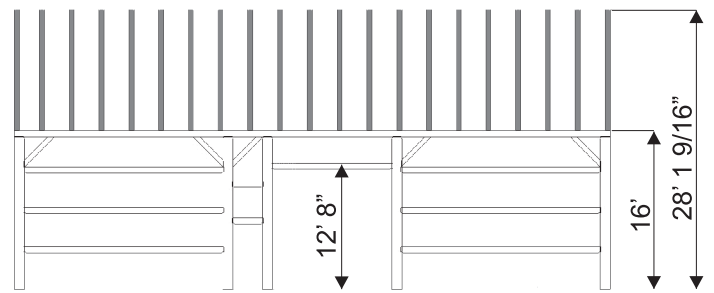

The UNITY BARN

PERSPECTIVE

FLOOR PLAN

BENT VIEW

SIDE VIEW

The considerable size of the Unity Barn is what makes this structure so unique. Re erected, this barn would create an alluring and awe inspiring space. This antique frame has a unique warm brown patina that is the result of a well cared for, historic, pine timber frame.