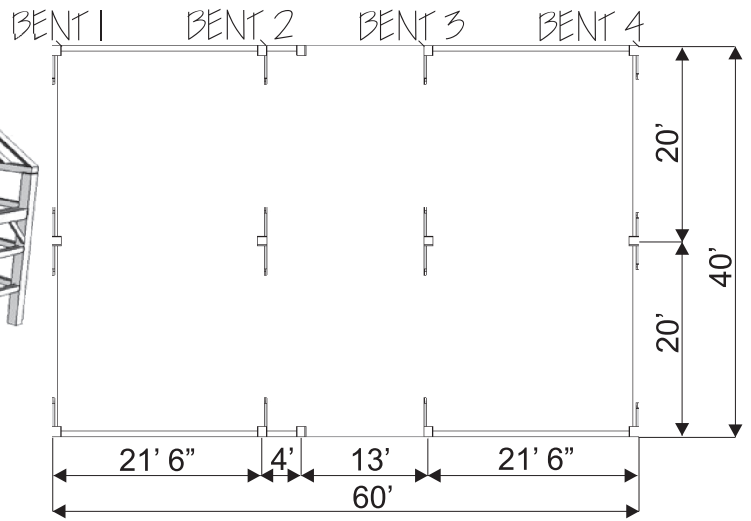

The UNITY BARN

PERSPECTIVE

FLOOR PLAN

BENT VIEW

SIDE VIEW

The considerable size of the Unity Barn is what makes this structure so unique. Re erected, this barn would create an alluring and awe inspiring space. This antique frame has a unique warm brown patina that is the result of a well cared for, historic, pine timber frame.